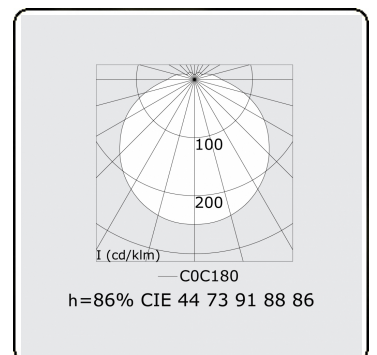

Tube 70 T1 - clear - HO 150mA - standard
35.90004524-0000

Fixture details

Mounting	Wall
Light emission	Direct
Fitting cover	clear diffuser
Protection rate	IP 65
Housing	Polycarbonate
Finish	frosted
Certificates	CE, ISO 9001

Electric details

Protection class	I
Supply	230V
Control gear box	Current driver DALI/TD

Lamp details

Lamptype	LED 4000K
Wattage	3,2W
Gross luminous flux	1350
Luminaire power	7W
Number	2
Lifetime LED module	L80/B10 > 72000h
Color tolerance	MacAdam 3
CRI	>80

Photometric details

CIE Fluxcode	44 73 91 88 86
--------------	----------------

Dimensions

A	640 mm
---	--------

Remarks

Wall luminaire - clear - HO 150mA - standard

ENERGY

Verkrijgbaar op aanvraag.