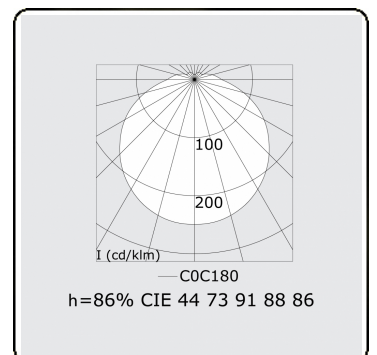

Tube 70 T1 - clear - HO 150mA - standard
35.90004523-0000

Fixture details

Mounting	Wall
Light emission	Direct
Fitting cover	clear diffuser
Protection rate	IP 65
Housing	Polycarbonate
Finish	frosted
Certificates	CE, ISO 9001

Electric details

Protection class	I
Supply	230V
Control gear box	Current driver DALI/TD

Lamp details

Lamptype	LED 3000K
Wattage	3,2W
Gross luminous flux	1270
Luminaire power	7W
Number	2
Lifetime LED module	L80/B10 > 72000h
Color tolerance	MacAdam 3
CRI	>80

Photometric details

CIE Fluxcode	44 73 91 88 86
--------------	----------------

Dimensions

A	640 mm
---	--------

Remarks

Wall luminaire - clear - HO 150mA - standard

ENERGY

Verkrijgbaar op aanvraag.