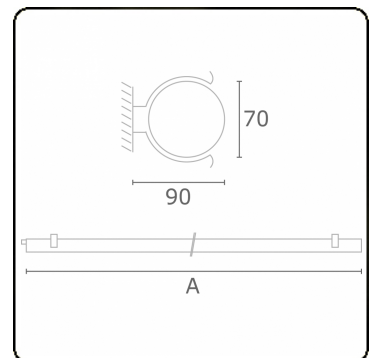

Tube 70 T1 - clear - HO 150mA - standard
35.90004523-0000

Fixture details

Mounting	Wall
Light emission	Direct
Fitting cover	clear diffuser
Protection rate	IP 65
Housing	Polycarbonate
Finish	frosted
Certificates	CE, ISO 9001

Photometric details

CIE Fluxcode	44 73 91 88 86
--------------	----------------

Dimensions

A	640 mm
---	--------

Remarks

Wall luminaire - clear - HO 150mA - standard

ENERGY

Verkrijgbaar op aanvraag.