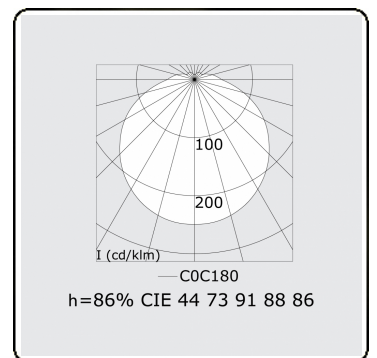

Tube 70 T1 - clear - HO 150mA - standard  
35.90000534-0000

**Fixture details**

Mounting	Wall
Light emission	Direct
Fitting cover	clear diffuser
Protection rate	IP 65
Housing	Polycarbonate
Finish	frosted
Certificates	CE, ISO 9001

**Photometric details**

CIE Fluxcode	44 73 91 88 86
--------------	----------------

**Dimensions**

A	920 mm
---	--------

**Remarks**

Wall luminaire - clear - HO 150mA - standard

**ENERGY**

Verkrijgbaar op aanvraag.