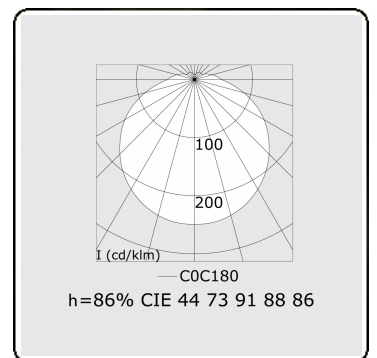

Tube 70 T1 - clear - HO 150mA - standard
35.90000524-0000

Fixture details

Mounting	Wall
Light emission	Direct
Fitting cover	clear diffuser
Protection rate	IP 65
Housing	Polycarbonate
Finish	frosted
Certificates	CE, ISO 9001

Electric details

Protection class	I
Supply	230V
Control gear box	Current driver

Lamp details

Lamptype	LED 4000K
Wattage	3,2W
Gross luminous flux	1340
Luminaire power	7,0W
Number	2
Lifetime LED module	L80/B10 > 72000h
Color tolerance	MacAdam 3
CRI	>80

Photometric details

CIE Fluxcode	44 73 91 88 86
--------------	----------------

Dimensions

A	640 mm
---	--------

Remarks

Wall luminaire - clear - HO 150mA - standard

ENERGY

Verkrijgbaar op aanvraag.