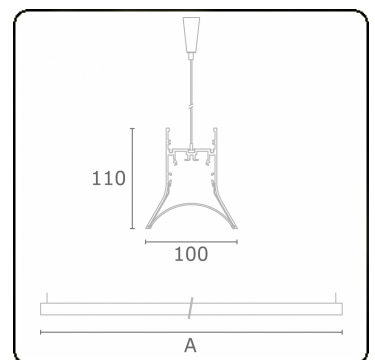

Score curved Direct - satin - HO 325mA - RAL
04.87204644-9999

Fixture details

| | |
|-----------------|---------------------------|
| Mounting | Pendant |
| Light emission | Direct |
| Fitting cover | satin diffusor |
| Protection rate | IP 20 |
| Housing | Aluminium |
| Finish | RAL colour at your choice |
| Certificates | CE, ISO 9001 |

Photometric details

| | |
|--------------|----------------|
| UGR | >19 |
| CIE Fluxcode | 54 85 98 99 72 |

Dimensions

| | |
|---|---------|
| A | 1144 mm |
|---|---------|

Remarks

Suspended luminaire - Direct - HO 325mA - satin - RAL