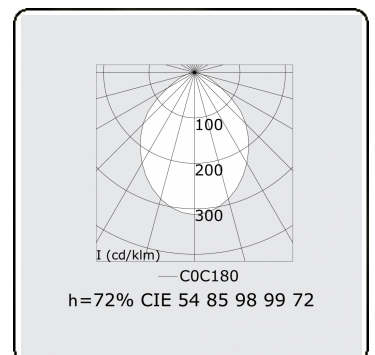

Score curved Direct - satin - HO 325mA - RAL
04.87204644-9999

Fixture details

| | |
|-----------------|---------------------------|
| Mounting | Pendant |
| Light emission | Direct |
| Fitting cover | satin diffusor |
| Protection rate | IP 20 |
| Housing | Aluminium |
| Finish | RAL colour at your choice |
| Certificates | CE, ISO 9001 |

Electric details

| | |
|------------------|------------------------|
| Protection class | I |
| Supply | 230V |
| Control gear box | Current driver DALI/TD |

Lamp details

| | |
|---------------------|------------------|
| Lamptype | LED 4000K |
| Wattage | 7,2W |
| Gross luminous flux | 5360 |
| Luminaire power | 31,7W |
| Number | 4 |
| Lifetime LED module | L80/B10 > 72000h |
| Color tolerance | MacAdam 3 |
| CRI | >80 |

Photometric details

| | |
|--------------|----------------|
| UGR | >19 |
| CIE Fluxcode | 54 85 98 99 72 |

Dimensions

| | |
|---|---------|
| A | 1144 mm |
|---|---------|

Remarks

Suspended luminaire - Direct - HO 325mA - satin - RAL