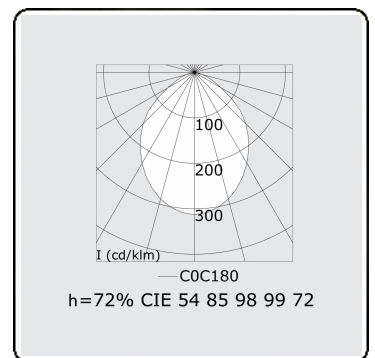

Electric details

Protection class	I
Supply	230V
Control gear box	Current driver

Lamp details

Lamptype	LED 3000K
Wattage	7,1W
Gross luminous flux	12105
Luminaire power	70,7W
Number	9
Lifetime LED module	L80/B10 > 72000h
Color tolerance	MacAdam 3
CRI	>80

Photometric details

UGR	>19
CIE Fluxcode	54 85 98 99 72

Dimensions

A	2544 mm
---	---------

Remarks

Suspended luminaire - Direct - HO 325mA - satin - RAL

ENERGY

Verrijgbaar op aanvraag.