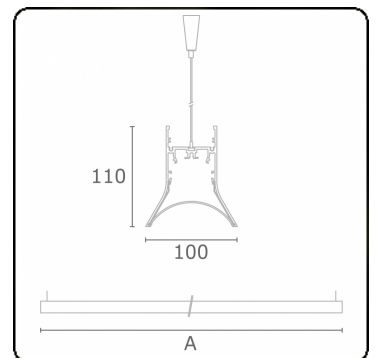

Score curved Direct - satin - HO 325mA - ANO
04.87204674-0001

Fixture details

Mounting	Pendant
Light emission	Direct
Fitting cover	satin diffusor
Protection rate	IP 20
Housing	Aluminium
Finish	anodized finish
Certificates	CE, ISO 9001

Photometric details

UGR	>19
CIE Fluxcode	54 85 98 99 72

Dimensions

A	1984 mm
---	---------

Remarks

Suspended luminaire - Direct - HO 325mA - MPO - ANO

ENERGY

A
 Verkrijgbaar op aanvraag.
B
 Disponible sur demande.
C
D
 Available on request.
E
F
 Auf Anfrage.
G