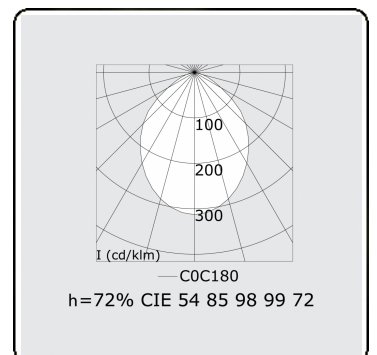

Score curved Direct - satin - HO 325mA - ANO
04.87204674-0001

Fixture details

Mounting	Pendant
Light emission	Direct
Fitting cover	satin diffusor
Protection rate	IP 20
Housing	Aluminium
Finish	anodized finish
Certificates	CE, ISO 9001

Electric details

Protection class	I
Supply	230V
Control gear box	Current driver DALI/TD

Lamp details

Lamptype	LED 4000K
Wattage	7,2W
Gross luminous flux	9380
Luminaire power	55,4W
Number	7
Lifetime LED module	L80/B10 > 72000h
Color tolerance	MacAdam 3
CRI	>80

Photometric details

UGR	>19
CIE Fluxcode	54 85 98 99 72

Dimensions

A	1984 mm
---	---------

Remarks

Suspended luminaire - Direct - HO 325mA - MPO - ANO

ENERGY

A
 Verkrijgbaar op aanvraag.
B
 Disponible sur demande.
C
D
 Available on request.
E
F
 Auf Anfrage.
G