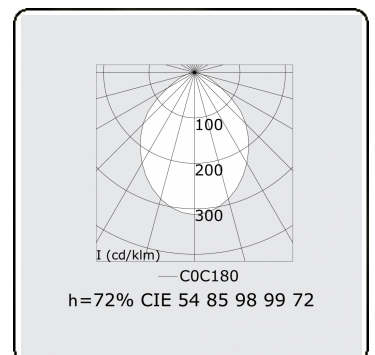

Score curved Direct - satin - HO 325mA - ANO
04.87204644-0001

Fixture details

Mounting	Pendant
Light emission	Direct
Fitting cover	satin diffusor
Protection rate	IP 20
Housing	Aluminium
Finish	anodized finish
Certificates	CE, ISO 9001

Electric details

Protection class	I
Supply	230V
Control gear box	Current driver DALI/TD

Lamp details

Lamptype	LED 4000K
Wattage	7,1W
Gross luminous flux	5700
Luminaire power	31,4W
Number	4
Lifetime LED module	L80/B10 > 72000h
Color tolerance	MacAdam 3
CRI	>80

Photometric details

UGR	>19
CIE Fluxcode	54 85 98 99 72

Dimensions

A	1144 mm
---	---------

Remarks

Suspended luminaire - Direct - HO 325mA - MPO - ANO

ENERGY

Verrijgbaar op aanvraag.