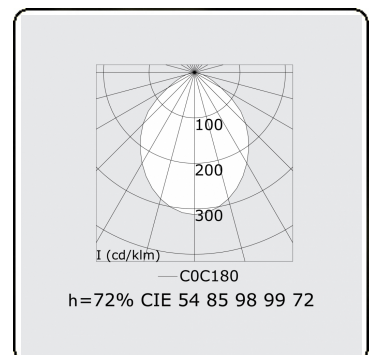

Score curved Direct - satin - HO 325mA - ANO
04.87200694-0001

Fixture details

Mounting	Pendant
Light emission	Direct
Fitting cover	satin diffusor
Protection rate	IP 20
Housing	Aluminium
Finish	anodized finish
Certificates	CE, ISO 9001

Electric details

Protection class	I
Supply	230V
Control gear box	Current driver

Lamp details

Lamptype	LED 4000K
Wattage	7,2W
Gross luminous flux	12060
Luminaire power	71,3W
Number	9
Lifetime LED module	L80/B10 > 72000h
Color tolerance	MacAdam 3
CRI	>80

Photometric details

UGR	>19
CIE Fluxcode	54 85 98 99 72

Dimensions

A	2544 mm
---	---------

Remarks

Suspended luminaire - Direct - HO 325mA - MPO - ANO

ENERGY

A
 Verkrijgbaar op aanvraag.
B
 Disponible sur demande.
C
D
 Available on request.
E
F
 Auf Anfrage.
G