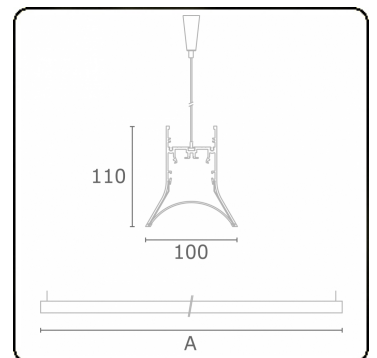

Score curved Direct - satin - HO 325mA - ANO
04.87200694-0001

Fixture details

Mounting	Pendant
Light emission	Direct
Fitting cover	satin diffusor
Protection rate	IP 20
Housing	Aluminium
Finish	anodized finish
Certificates	CE, ISO 9001

Photometric details

UGR	>19
CIE Fluxcode	54 85 98 99 72

Dimensions

A	2544 mm
---	---------

Remarks

Suspended luminaire - Direct - HO 325mA - MPO - ANO

ENERGY

A
 Verkrijgbaar op aanvraag.
B
 Disponible sur demande.
C
D
 Available on request.
E
F
 Auf Anfrage.
G