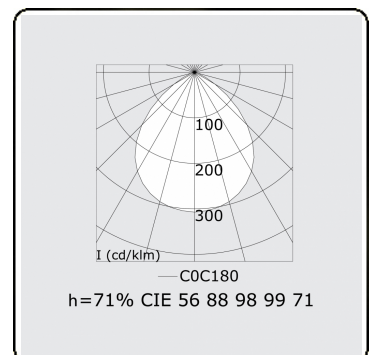

Score flat Direct - satin - HO 150mA - ANO
07.87004504-0001

Fixture details

Mounting	Ceiling recessed
Light emission	Direct
Fitting cover	satin diffusor
Protection rate	IP 20
Housing	Aluminium
Finish	anodized finish
Certificates	CE, ISO 9001

Electric details

Protection class	I
Supply	230V
Control gear box	Current driver DALI/TD

Lamp details

Lamptype	LED 4000K
Wattage	3,2W
Gross luminous flux	6700
Luminaire power	35,2W
Number	10
Lifetime LED module	L80/B10 > 72000h
Color tolerance	MacAdam 3
CRI	>80

Photometric details

UGR	>19
CIE Fluxcode	56 88 98 99 71

Dimensions

A	2824 mm
---	---------

Remarks

Recessed luminaire (trimless) - Direct - HO 150mA - satin - ANO

ENERGY

A
 Verkrijgbaar op aanvraag.
B
 Disponible sur demande.
C
D
 Available on request.
E
F
 Auf Anfrage.
G