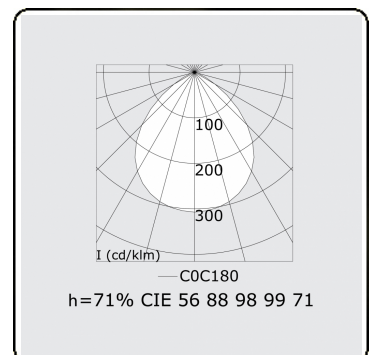

Score flat Direct - satin - HO 150mA - ANO
07.87004554-0001

Fixture details

Mounting	Ceiling recessed
Light emission	Direct
Fitting cover	satin diffusor
Protection rate	IP 20
Housing	Aluminium
Finish	anodized finish
Certificates	CE, ISO 9001

Electric details

Protection class	I
Supply	230V
Control gear box	Current driver DALI/TD

Lamp details

Lamptype	LED 4000K
Wattage	3,2W
Gross luminous flux	3375
Luminaire power	17,6W
Number	5
Lifetime LED module	L80/B10 > 72000h
Color tolerance	MacAdam 3
CRI	>80

Photometric details

UGR	>19
CIE Fluxcode	56 88 98 99 71

Dimensions

A	1424 mm
---	---------

Remarks

Recessed luminaire (trimless) - Direct - HO 150mA - satin - ANO

ENERGY 

Verrijgbaar op aanvraag.