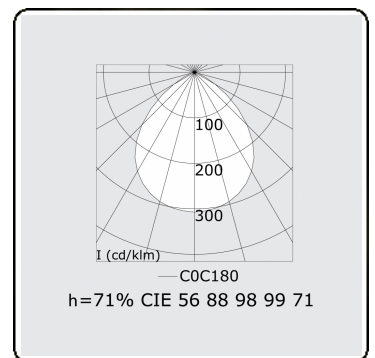

Score flat Direct - satin - HO 150mA - ANO
05.87004504-0001

Fixture details

Mounting	Ceiling
Light emission	Direct
Fitting cover	satin diffusor
Protection rate	IP 20
Housing	Aluminium
Finish	anodized finish
Certificates	CE, ISO 9001

Electric details

Protection class	I
Supply	230V
Control gear box	Current driver DALI/TD

Lamp details

Lamptype	LED 4000K
Wattage	3,2W
Gross luminous flux	6750
Luminaire power	35,2W
Number	10
Lifetime LED module	L80/B10 > 72000h
Color tolerance	MacAdam 3
CRI	>80

Photometric details

UGR	>19
CIE Fluxcode	56 88 98 99 71

Dimensions

A	2824 mm
---	---------

Remarks

Ceiling luminaire - Direct - HO 150mA - satin - ANO

ENERGY

Verrijgbaar op aanvraag.