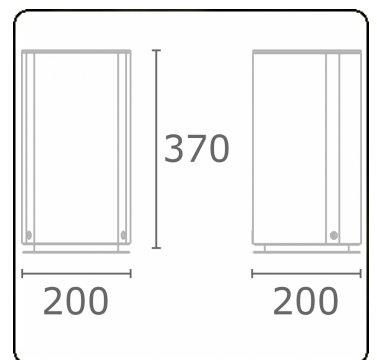

Connex 1  
35.70101-7916

**Fixture details**

Mounting	Ground
Protection rate	IP 54
Housing	Aluminium
Finish	RAL 7016 anthracite textured
Sockets	schuko
Certificates	CE, ISO 9001

**Electric details**

Protection class	I
Supply	230V

**Lamp details**

Lamp type	3 sockets schuko
Wattage	230V/16A
Socket	230V/16A

**Remarks**

including 3 sockets 230V/16A

**ENERGY**  

Verrijgbaar op aanvraag.

Disponible sur demande.

Available on request.