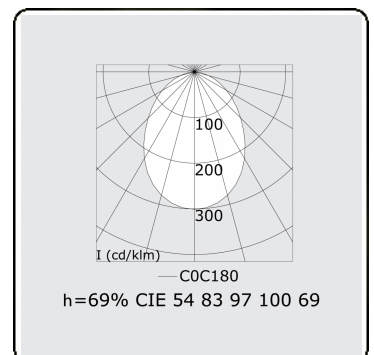

**Electric details**

Protection class	I
Supply	230V
Control gear box	Current driver DALI/TD

**Lamp details**

Lamptype	LED 4000K
Wattage	7,1W
Gross luminous flux	9975
Luminaire power	55W
Number	7
Lifetime LED module	L80/B10 > 72000h
Color tolerance	MacAdam 3
CRI	>80

**Photometric details**

UGR	>19
CIE Fluxcode	54 83 97 100 69

**Dimensions**

A	1964 mm
---	---------

**Remarks**

Recessed luminaire (trimless) - Direct - HO 325mA - satin - RAL

**ENERGY** 

Verrijgbaar op aanvraag.