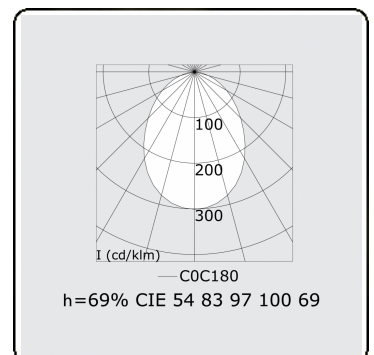

**Electric details**

Protection class	I
Supply	230V
Control gear box	Current driver DALI/TD

**Lamp details**

Lamptype	LED 4000K
Wattage	7,1W
Gross luminous flux	8550
Luminaire power	47,2W
Number	6
Lifetime LED module	L80/B10 > 72000h
Color tolerance	MacAdam 3
CRI	>80

**Photometric details**

UGR	>19
CIE Fluxcode	54 83 97 100 69

**Dimensions**

A	1684 mm
---	---------

**Remarks**

Recessed luminaire (trimless) - Direct - HO 325mA - satin - RAL

**ENERGY**

Verrijgbaar op aanvraag.