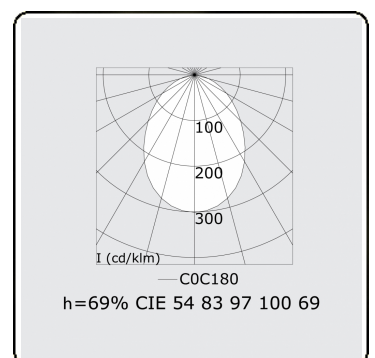

Electric details

Protection class	I
Supply	230V
Control gear box	Current driver

Lamp details

Lamptype	LED 4000K
Wattage	7,1W
Gross luminous flux	12825
Luminaire power	70,7W
Number	9
Lifetime LED module	L80/B10 > 72000h
Color tolerance	MacAdam 3
CRI	>80

Photometric details

UGR	>19
CIE Fluxcode	54 83 97 100 69

Dimensions

A	2530 mm
---	---------

Remarks

Ceiling luminaire - Direct - HO 325mA - satin - RAL

ENERGY

Verrijgbaar op aanvraag.