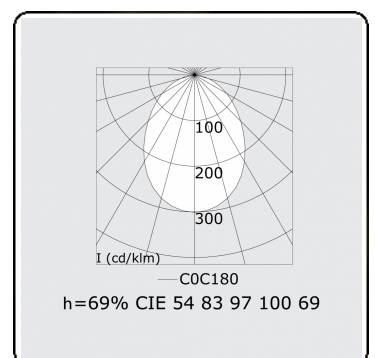

Electric details

Protection class	I
Supply	230V
Control gear box	Current driver

Lamp details

Lamptype	LED 4000K
Wattage	7,1W
Gross luminous flux	11400
Luminaire power	62,9W
Number	8
Lifetime LED module	L80/B10 > 72000h
Color tolerance	MacAdam 3
CRI	>80

Photometric details

UGR	>19
CIE Fluxcode	54 83 97 100 69

Dimensions

A	2250 mm
---	---------

Remarks

Ceiling luminaire - Direct - HO 325mA - satin - RAL

ENERGY

Verkrijgbaar op aanvraag.