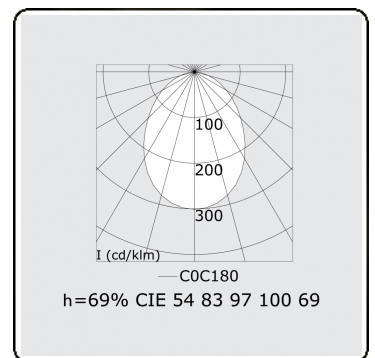

Electric details

Protection class	I
Supply	230V
Control gear box	Current driver DALI/TD

Lamp details

Lamptype	LED 3000K
Wattage	7,1W
Gross luminous flux	6725
Luminaire power	39,3W
Number	5
Lifetime LED module	L80/B10 > 72000h
Color tolerance	MacAdam 3
CRI	>80

Photometric details

UGR	>19
CIE Fluxcode	54 83 97 100 69

Dimensions

A	1410 mm
---	---------

Remarks

Ceiling luminaire - Direct - HO 325mA - satin - RAL

ENERGY

Verrijgbaar op aanvraag.