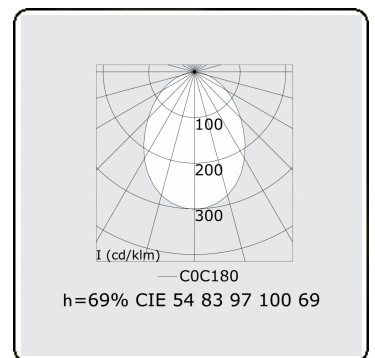

Electric details

Protection class	I
Supply	230V
Control gear box	Current driver DALI/TD

Lamp details

Lamptype	LED 3000K
Wattage	7,1W
Gross luminous flux	9415
Luminaire power	55W
Number	7
Lifetime LED module	L80/B10 > 72000h
Color tolerance	MacAdam 3
CRI	>80

Photometric details

UGR	>19
CIE Fluxcode	54 83 97 100 69

Dimensions

A	1964 mm
---	---------

Remarks

Recessed luminaire (trimless) - Direct - HO 325mA - satin - ANO

ENERGY

Verrijgbaar op aanvraag.