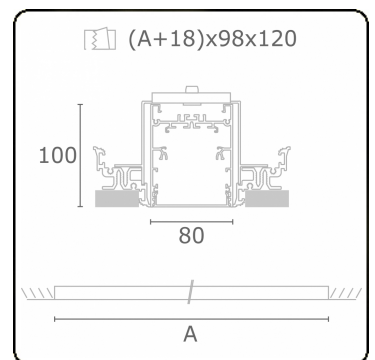

Electric details

Protection class	I
Supply	230V
Control gear box	Current driver DALI/TD

Lamp details

Lamptype	LED 3000K
Wattage	7,1W
Gross luminous flux	9415
Luminaire power	55W
Number	7
Lifetime LED module	L80/B10 > 72000h
Color tolerance	MacAdam 3
CRI	>80

Photometric details

UGR	>19
CIE Fluxcode	54 83 97 100 69

Dimensions

A	1964 mm
---	---------

Remarks

Recessed luminaire (trimless) - Direct - HO 325mA - satin - ANO

ENERGY

Verrijgbaar op aanvraag.