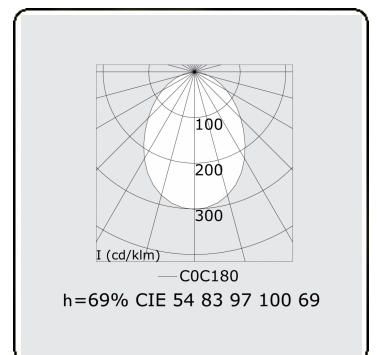

Electric details

Protection class	I
Supply	230V
Control gear box	Current driver DALI/TD

Lamp details

Lamptype	LED 3000K
Wattage	7,1W
Gross luminous flux	9415
Luminaire power	55W
Number	7
Lifetime LED module	L80/B10 > 72000h
Color tolerance	MacAdam 3
CRI	>80

Photometric details

UGR	>19
CIE Fluxcode	54 83 97 100 69

Dimensions

A	1970 mm
---	---------

Remarks

Ceiling luminaire - Direct - HO 325mA - satin - ANO

ENERGY

Verkrijgbaar op aanvraag.