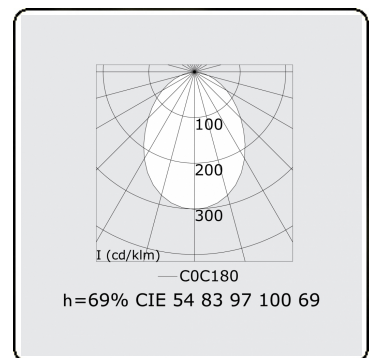

Electric details

Protection class	I
Supply	230V
Control gear box	Current driver

Lamp details

Lamptype	LED 3000K
Wattage	7,2W
Gross luminous flux	12800
Luminaire power	79,2W
Number	10
Lifetime LED module	L80/B10 > 72000h
Color tolerance	MacAdam 3
CRI	>80

Photometric details

UGR	>19
CIE Fluxcode	54 83 97 100 69

Dimensions

A	2810 mm
---	---------

Remarks

Ceiling luminaire - Direct - HO 325mA - satin - ANO

ENERGY

Verrijgbaar op aanvraag.