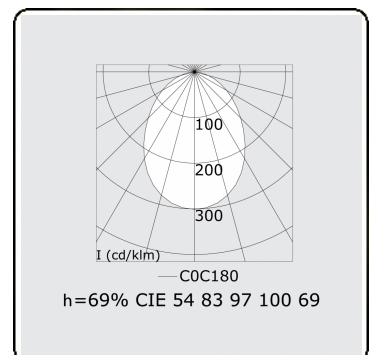

**Electric details**

Protection class	I
Supply	230V
Control gear box	Current driver

**Lamp details**

Lamptype	LED 4000K
Wattage	3,2W
Gross luminous flux	6750
Luminaire power	35,2W
Number	10
Lifetime LED module	L80/B10 > 72000h
Color tolerance	MacAdam 3
CRI	>80

**Photometric details**

UGR	>19
CIE Fluxcode	54 83 97 100 69

**Dimensions**

A	2804 mm
---	---------

**Remarks**

Recessed luminaire (trimless) - Direct - HO 150mA - satin - RAL

**ENERGY** 

Verrijgbaar op aanvraag.