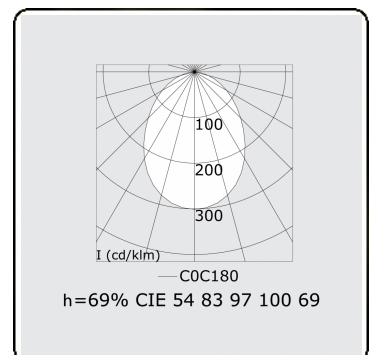

Electric details

Protection class	I
Supply	230V
Control gear box	Current driver

Lamp details

Lamptype	LED 3000K
Wattage	3,2W
Gross luminous flux	5080
Luminaire power	28,1W
Number	8
Lifetime LED module	L80/B10 > 72000h
Color tolerance	MacAdam 3
CRI	>80

Photometric details

UGR	>19
CIE Fluxcode	54 83 97 100 69

Dimensions

A	2244 mm
---	---------

Remarks

Recessed luminaire (trimless) - Direct - HO 150mA - satin - RAL

ENERGY

A
 Verkrijgbaar op aanvraag.
B
 Disponible sur demande.
C
D
 Available on request.
E
 Auf Anfrage.
F
G