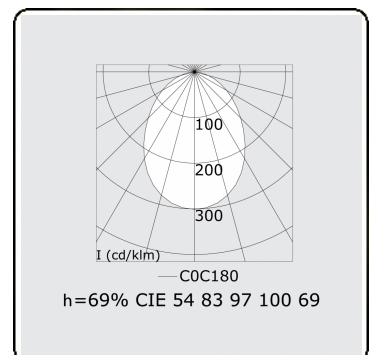

Electric details

Protection class	I
Supply	230V
Control gear box	Current driver

Lamp details

Lamptype	LED 3000K
Wattage	3,2W
Gross luminous flux	3175
Luminaire power	17,6W
Number	5
Lifetime LED module	L80/B10 > 72000h
Color tolerance	MacAdam 3
CRI	>80

Photometric details

UGR	>19
CIE Fluxcode	54 83 97 100 69

Dimensions

A	1404 mm
---	---------

Remarks

Recessed luminaire (trimless) - Direct - HO 150mA - satin - RAL

ENERGY 

Verrijgbaar op aanvraag.