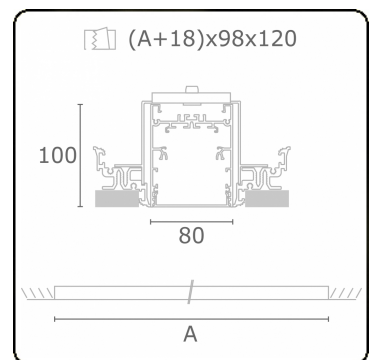

Photometric details

| | |
|--------------|-----------------|
| UGR | >19 |
| CIE Fluxcode | 54 83 97 100 69 |

Dimensions

| | |
|---|---------|
| A | 1964 mm |
|---|---------|

Remarks

Recessed luminaire (trimless) - Direct - HO 150mA - satin - ANO