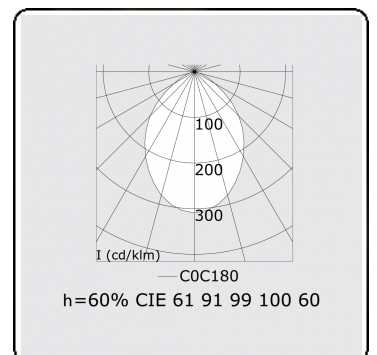

Electric details

Protection class	I
Supply	230V
Control gear box	Current driver DALI/TD

Lamp details

Lamptype	LED 4000K
Wattage	3,2W
Gross luminous flux	5360
Luminaire power	28,2W
Number	8
Lifetime LED module	L80/B10 > 72000h
Color tolerance	MacAdam 3
CRI	>80

Photometric details

UGR	<19
CIE Fluxcode	61 91 99 100 60

Dimensions

A	2250 mm
---	---------

Remarks

Suspended luminaire - Direct - HO 150mA - MPO - ANO

ENERGY

Verrijgbaar op aanvraag.