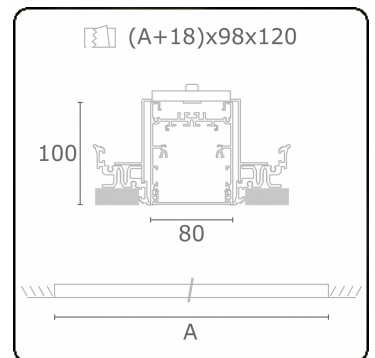

Photometric details

| | |
|--------------|-----------------|
| UGR | <19 |
| CIE Fluxcode | 61 91 99 100 60 |

Dimensions

| | |
|---|---------|
| A | 2244 mm |
|---|---------|

Remarks

Recessed luminaire (trimless) - Direct - HO 150mA - MPO - ANO