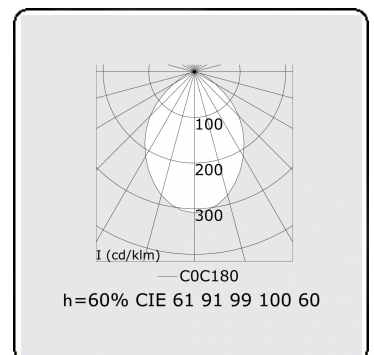

Remarks

Recessed luminaire (trimless) - Direct - HO 150mA - MPO - ANO

ENERGY

A
Verkrijgbaar op aanvraag.
B
Disponible sur demande.
C
D
Available on request.
E
F
Auf Anfrage.
G

WXYZ
kWh/1000h

MULTILINE® 2019/2015