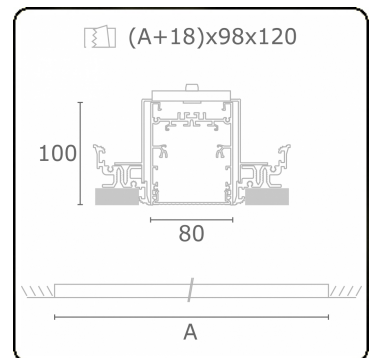

Remarks

Recessed luminaire (trimless) - Direct - HO 150mA - MPO - ANO

ENERGY

A
Verkrijgbaar op aanvraag.
B
Disponible sur demande.
C
D
Available on request.
E
F
Auf Anfrage.
G

WXYZ
kWh/1000h

MULTILINE® 2019/2015