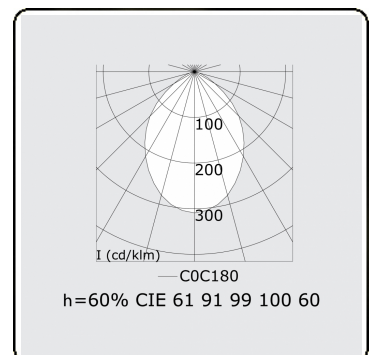

Electric details

Protection class	I
Supply	230V
Control gear box	Current driver DALI/TD

Lamp details

Lamptype	LED 3000K
Wattage	3,2W
Gross luminous flux	3840
Luminaire power	21,1W
Number	6
Lifetime LED module	L80/B10 > 72000h
Color tolerance	MacAdam 3
CRI	>80

Photometric details

UGR	<19
CIE Fluxcode	61 91 99 100 60

Dimensions

A	1684 mm
---	---------

Remarks

Recessed luminaire (trimless) - Direct - HO 150mA - MPO - ANO

ENERGY

Verrijgbaar op aanvraag.