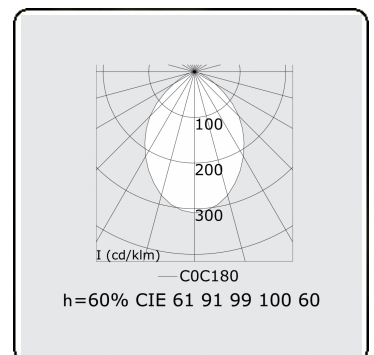

**Electric details**

Protection class	I
Supply	230V
Control gear box	Current driver

**Lamp details**

Lamptype	LED 3000K
Wattage	3,2W
Gross luminous flux	5120
Luminaire power	28,2W
Number	8
Lifetime LED module	L80/B10 > 72000h
Color tolerance	MacAdam 3
CRI	>80

**Photometric details**

UGR	<19
CIE Fluxcode	61 91 99 100 60

**Dimensions**

A	2244 mm
---	---------

**Remarks**

Recessed luminaire (trimless) - Direct - HO 150mA - MPO - ANO

**ENERGY**

Verrijgbaar op aanvraag.