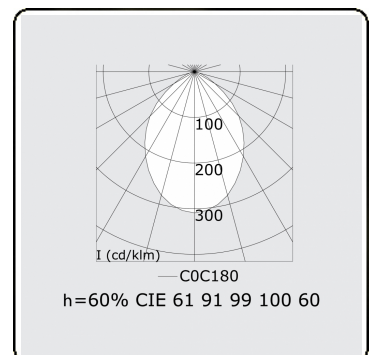

Electric details

Protection class	I
Supply	230V
Control gear box	Current driver

Lamp details

Lamptype	LED 3000K
Wattage	3,2W
Gross luminous flux	2560
Luminaire power	14,1W
Number	4
Lifetime LED module	L80/B10 > 72000h
Color tolerance	MacAdam 3
CRI	>80

Photometric details

UGR	<19
CIE Fluxcode	61 91 99 100 60

Dimensions

A	1124 mm
---	---------

Remarks

Recessed luminaire (trimless) - Direct - HO 150mA - MPO - ANO

ENERGY 

Verrijgbaar op aanvraag.