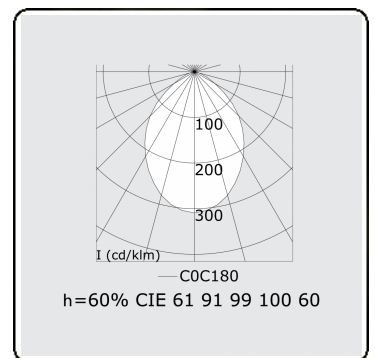

**Electric details**

Protection class	I
Supply	230V
Control gear box	Current driver

**Lamp details**

Lamptype	LED 4000K
Wattage	3,2W
Gross luminous flux	5400
Luminaire power	28,1W
Number	8
Lifetime LED module	L80/B10 > 72000h
Color tolerance	MacAdam 3
CRI	>80

**Photometric details**

UGR	<19
CIE Fluxcode	61 91 99 100 60

**Dimensions**

A	2250 mm
---	---------

**Remarks**

Ceiling luminaire - Direct - HO 150mA - MPO - ANO

**ENERGY**

Verrijgbaar op aanvraag.