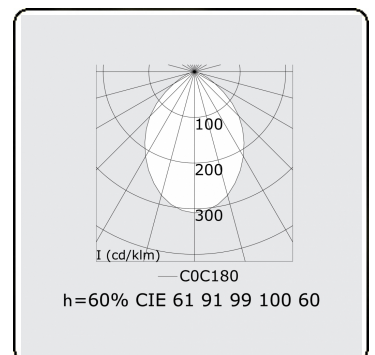

Electric details

Protection class	I
Supply	230V
Control gear box	Current driver DALI/TD

Lamp details

Lamptype	LED 3000K
Wattage	3,2W
Gross luminous flux	2540
Luminaire power	14,1W
Number	4
Lifetime LED module	L80/B10 > 72000h
Color tolerance	MacAdam 3
CRI	>80

Photometric details

UGR	<19
CIE Fluxcode	61 91 99 100 60

Dimensions

A	1130 mm
---	---------

Remarks

Ceiling luminaire - Direct - HO 150mA - MPO - ANO

ENERGY

Verrijgbaar op aanvraag.