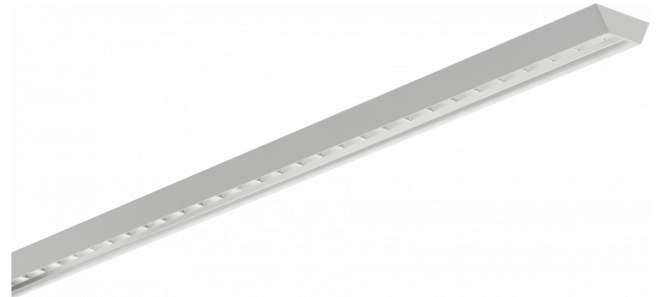

Biko Direct - VDT - LO 400mA - RAL
07.44024154-9999

Fixture details

Mounting	Ceiling recessed
Light emission	Direct
Fitting cover	VDT louvre
Protection rate	IP 20
Housing	Aluminium
Finish	RAL colour at your choice
Certificates	CE, ISO 9001

Electric details

Protection class	I
Supply	230V
Control gear box	Current driver DALI/TD

Lamp details

Lamptype	LED 4000K
Wattage	4,4W
Gross luminous flux	4325
Luminaire power	24,5W
Number	5
Lifetime LED module	L80/B10 > 72000h
Color tolerance	MacAdam 3
CRI	>80

Photometric details

UGR	<19
CIE Fluxcode	93 99 100 100 61

Dimensions

A	1404 mm
---	---------

Remarks

Recessed luminaire - Direct - LO 400mA - VDT louvre - RAL

ENERGY

Verrijgbaar op aanvraag.