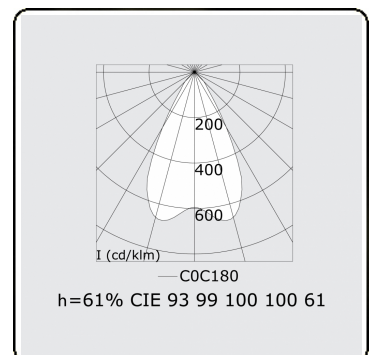

Electric details

Protection class	I
Supply	230V
Control gear box	Current driver DALI/TD

Lamp details

Lamptype	LED 4000K
Wattage	4,4W
Gross luminous flux	4325
Luminaire power	24,5W
Number	5
Lifetime LED module	L80/B10 > 72000h
Color tolerance	MacAdam 3
CRI	>80

Photometric details

UGR	<19
CIE Fluxcode	93 99 100 100 61

Dimensions

A	1404 mm
---	---------

Remarks

Recessed luminaire - Direct - LO 400mA - VDT louvre - RAL

ENERGY

Verrijgbaar op aanvraag.