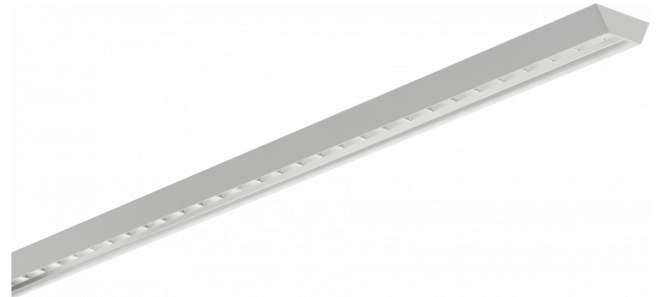

Biko Direct - VDT - LO 400mA - RAL
07.44024144-9999

Fixture details

| | |
|-----------------|---------------------------|
| Mounting | Ceiling recessed |
| Light emission | Direct |
| Fitting cover | VDT louvre |
| Protection rate | IP 20 |
| Housing | Aluminium |
| Finish | RAL colour at your choice |
| Certificates | CE, ISO 9001 |

Electric details

| | |
|------------------|------------------------|
| Protection class | I |
| Supply | 230V |
| Control gear box | Current driver DALI/TD |

Lamp details

| | |
|---------------------|------------------|
| Lamptype | LED 4000K |
| Wattage | 4,4W |
| Gross luminous flux | 3460 |
| Luminaire power | 19,6W |
| Number | 4 |
| Lifetime LED module | L80/B10 > 72000h |
| Color tolerance | MacAdam 3 |
| CRI | >80 |

Photometric details

| | |
|--------------|------------------|
| UGR | <19 |
| CIE Fluxcode | 93 99 100 100 61 |

Dimensions

| | |
|---|---------|
| A | 1124 mm |
|---|---------|

Remarks

Recessed luminaire - Direct - LO 400mA - VDT louvre - RAL