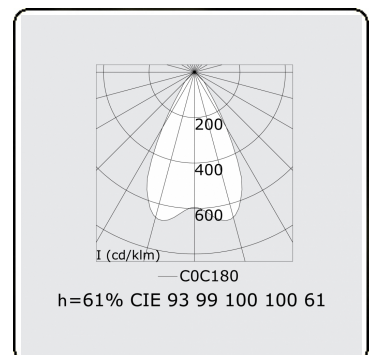

Electric details

Protection class	I
Supply	230V
Control gear box	Current driver

Lamp details

Lamptype	LED 4000K
Wattage	4,4W
Gross luminous flux	8650
Luminaire power	48,9W
Number	10
Lifetime LED module	L80/B10 > 72000h
Color tolerance	MacAdam 3
CRI	>80

Photometric details

UGR	<19
CIE Fluxcode	93 99 100 100 61

Dimensions

A	2804 mm
---	---------

Remarks

Recessed luminaire - Direct - LO 400mA - VDT louvre - RAL

ENERGY

Verkrijgbaar op aanvraag.