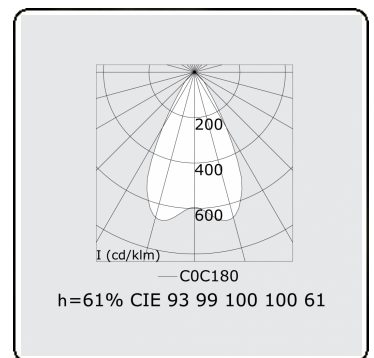

Electric details

Protection class	I
Supply	230V
Control gear box	Current driver

Lamp details

Lamptype	LED 4000K
Wattage	4,4W
Gross luminous flux	7785
Luminaire power	44W
Number	9
Lifetime LED module	L80/B10 > 72000h
Color tolerance	MacAdam 3
CRI	>80

Photometric details

UGR	<19
CIE Fluxcode	93 99 100 100 61

Dimensions

A	2524 mm
---	---------

Remarks

Recessed luminaire - Direct - LO 400mA - VDT louvre - RAL

ENERG

Verrijgbaar op aanvraag.