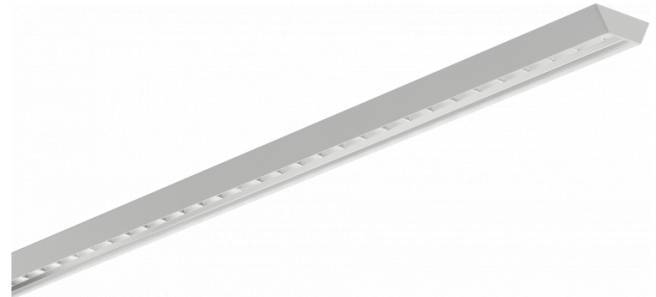

Biko Direct - VDT - LO 400mA - RAL
07.44020184-9999

Fixture details

Mounting	Ceiling recessed
Light emission	Direct
Fitting cover	VDT louvre
Protection rate	IP 20
Housing	Aluminium
Finish	RAL colour at your choice
Certificates	CE, ISO 9001

Electric details

Protection class	I
Supply	230V
Control gear box	Current driver

Lamp details

Lamptype	LED 4000K
Wattage	4,5W
Gross luminous flux	6560
Luminaire power	39,6W
Number	8
Lifetime LED module	L80/B10 > 72000h
Color tolerance	MacAdam 3
CRI	>80

Photometric details

UGR	<19
CIE Fluxcode	93 99 100 100 61

Dimensions

A	2244 mm
---	---------

Remarks

Recessed luminaire - Direct - LO 400mA - VDT louvre - RAL

ENERGY

A
 Verkrijgbaar op aanvraag.
B
 Disponible sur demande.
C
D
 Available on request.
E
F
 Auf Anfrage.
G