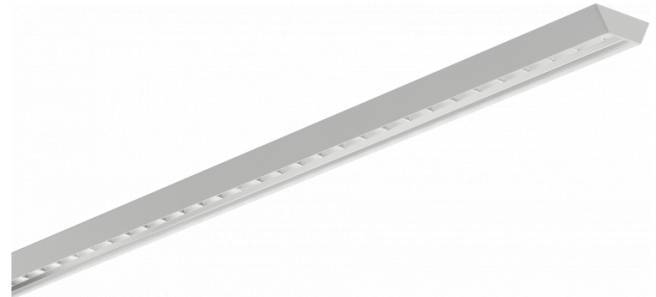

Biko Direct - VDT - LO 400mA - RAL
07.44020174-9999

Fixture details

Mounting	Ceiling recessed
Light emission	Direct
Fitting cover	VDT louvre
Protection rate	IP 20
Housing	Aluminium
Finish	RAL colour at your choice
Certificates	CE, ISO 9001

Electric details

Protection class	I
Supply	230V
Control gear box	Current driver

Lamp details

Lamptype	LED 4000K
Wattage	4,5W
Gross luminous flux	5740
Luminaire power	34,7W
Number	7
Lifetime LED module	L80/B10 > 72000h
Color tolerance	MacAdam 3
CRI	>80

Photometric details

UGR	<19
CIE Fluxcode	93 99 100 100 61

Dimensions

A	1964 mm
---	---------

Remarks

Recessed luminaire - Direct - LO 400mA - VDT louvre - RAL

ENERGY

A
 Verkrijgbaar op aanvraag.
B
 Disponible sur demande.
C
D
 Available on request.
E
F
 Auf Anfrage.
G