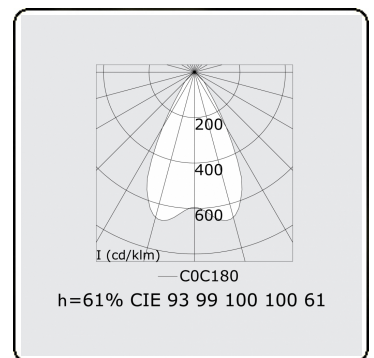

**Electric details**

Protection class	I
Supply	230V
Control gear box	Current driver

**Lamp details**

Lamptype	LED 4000K
Wattage	4,5W
Gross luminous flux	4100
Luminaire power	24,8W
Number	5
Lifetime LED module	L80/B10 > 72000h
Color tolerance	MacAdam 3
CRI	>80

**Photometric details**

UGR	<19
CIE Fluxcode	93 99 100 100 61

**Dimensions**

A	1404 mm
---	---------

**Remarks**

Recessed luminaire - Direct - LO 400mA - VDT louvre - RAL

**ENERGY**

Verrijgbaar op aanvraag.