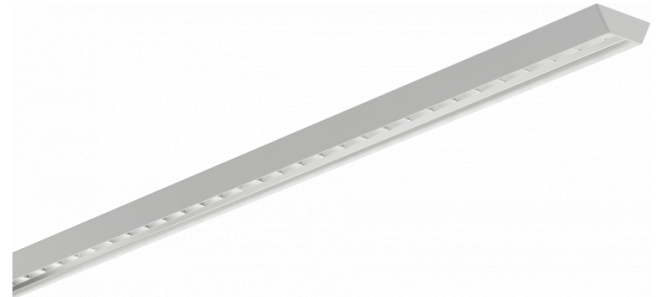

Biko Direct - VDT - LO 400mA - RAL
07.44020144-9999

Fixture details

Mounting	Ceiling recessed
Light emission	Direct
Fitting cover	VDT louvre
Protection rate	IP 20
Housing	Aluminium
Finish	RAL colour at your choice
Certificates	CE, ISO 9001

Electric details

Protection class	I
Supply	230V
Control gear box	Current driver

Lamp details

Lamptype	LED 4000K
Wattage	4,4W
Gross luminous flux	3460
Luminaire power	19,6W
Number	4
Lifetime LED module	L80/B10 > 72000h
Color tolerance	MacAdam 3
CRI	>80

Photometric details

UGR	<19
CIE Fluxcode	93 99 100 100 61

Dimensions

A	1124 mm
---	---------

Remarks

Recessed luminaire - Direct - LO 400mA - VDT louvre - RAL

ENERGY

A
 Verkrijgbaar op aanvraag.
B
 Disponible sur demande.
C
D
 Available on request.
E
 Auf Anfrage.
F
G