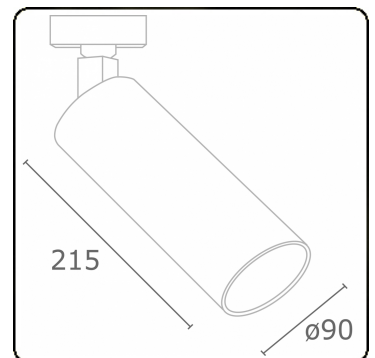

Punto - Clear - DALI - RAL 9005 / RAL 9005
05.34204013-9005

Fixture details

Mounting	3-circuit track
Light emission	Spotlight
Fitting cover	Glass
Protection rate	IP 20
Housing	Aluminium
Finish	RAL 9005 Jet black
Certificates	CE, ISO 9001

Electric details

Protection class	I
Supply	230V
Control gear box	Current driver DALI/TD

Lamp details

Lamptype	LED 3000K 30°
Wattage	20W
Luminaire power	20W
Luminaire luminous flux	1680
Number	1
Lifetime LED module	L80/B10 = 50000h
Color tolerance	MacAdam 3
CRI	>90