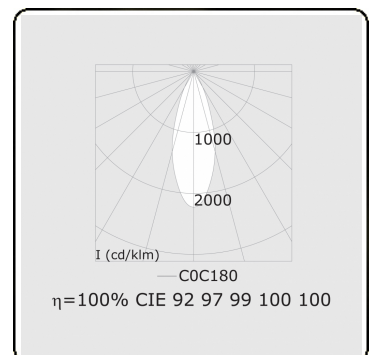

Punto - Clear - DALI - RAL 9005 / RAL 9005
05.34204013-9005

Fixture details

Mounting	3-circuit track
Light emission	Spotlight
Fitting cover	Glass
Protection rate	IP 20
Housing	Aluminium
Finish	RAL 9005 Jet black
Certificates	CE, ISO 9001

Electric details

Protection class	I
Supply	230V
Control gear box	Current driver DALI/TD

Lamp details

Lamptype	LED 3000K 30°
Wattage	20W
Luminaire power	20W
Luminaire luminous flux	1680
Number	1
Lifetime LED module	L80/B10 = 50000h
Color tolerance	MacAdam 3
CRI	>90