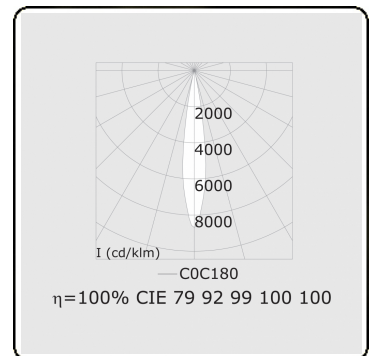

Punto - Clear - DALI - RAL 9005 / RAL 9005
05.34004013-9005

Fixture details

Mounting	3-circuit track
Light emission	Spotlight
Fitting cover	Glass
Protection rate	IP 20
Housing	Aluminium
Finish	RAL 9005 Jet black
Certificates	CE, ISO 9001

Electric details

Protection class	I
Supply	230V
Control gear box	Current driver DALI/TD

Lamp details

Lamptype	LED 3000K 10°
Wattage	20W
Luminaire power	20W
Luminaire luminous flux	1350
Number	1
Lifetime LED module	L80/B10 = 50000h
Color tolerance	MacAdam 3
CRI	>90