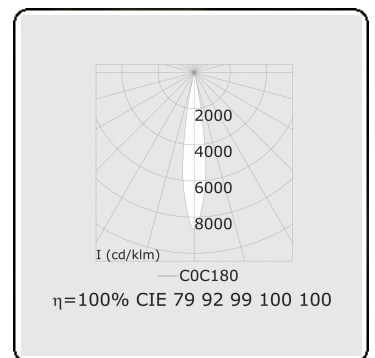

Punto - Clear - DALI - RAL 9003 / RAL 9003
05.34004103-9003

Fixture details

Mounting	3-circuit track
Light emission	Spotlight
Fitting cover	Glass
Protection rate	IP 20
Housing	Aluminium
Finish	RAL 9003 Signal white
Certificates	CE, ISO 9001

Electric details

Protection class	I
Supply	230V
Control gear box	Current driver DALI/TD

Lamp details

Lamptype	LED 3000K 10°
Wattage	31W
Luminaire power	31W
Luminaire luminous flux	1860
Number	1
Lifetime LED module	L80/B10 = 50000h
Color tolerance	MacAdam 3
CRI	>90