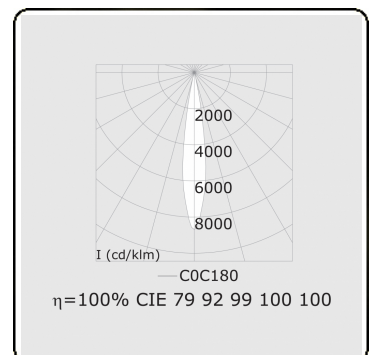

Punto - Clear - DALI - RAL 9003 / RAL 9003
05.34004102-9003

Fixture details

Mounting	3-circuit track
Light emission	Spotlight
Fitting cover	Glass
Protection rate	IP 20
Housing	Aluminium
Finish	RAL 9003 Signal white
Certificates	CE, ISO 9001

Electric details

Protection class	I
Supply	230V
Control gear box	Current driver DALI/TD

Lamp details

Lamptype	LED 2700K 10°
Wattage	31W
Luminaire power	31W
Luminaire luminous flux	1660
Number	1
Lifetime LED module	L80/B10 = 50000h
Color tolerance	MacAdam 3
CRI	>90