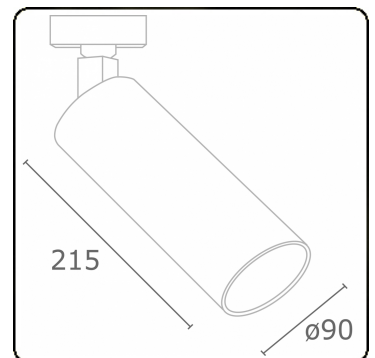

Punto - Clear - DALI - RAL 9003 / RAL 9003
05.34004102-9003

Fixture details

Mounting	3-circuit track
Light emission	Spotlight
Fitting cover	Glass
Protection rate	IP 20
Housing	Aluminium
Finish	RAL 9003 Signal white
Certificates	CE, ISO 9001

Electric details

Protection class	I
Supply	230V
Control gear box	Current driver DALI/TD

Lamp details

Lamptype	LED 2700K 10°
Wattage	31W
Luminaire power	31W
Luminaire luminous flux	1660
Number	1
Lifetime LED module	L80/B10 = 50000h
Color tolerance	MacAdam 3
CRI	>90