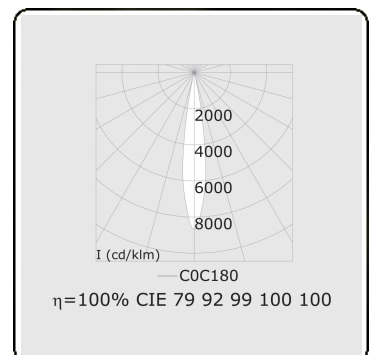

Punto - Clear - DALI - RAL 9003 / RAL 9003
05.34004003-9003

Fixture details

Mounting	3-circuit track
Light emission	Spotlight
Fitting cover	Glass
Protection rate	IP 20
Housing	Aluminium
Finish	RAL 9003 Signal white
Certificates	CE, ISO 9001

Electric details

Protection class	I
Supply	230V
Control gear box	Current driver DALI/TD

Lamp details

Lamptype	LED 3000K 10°
Wattage	20W
Luminaire power	20W
Luminaire luminous flux	1350
Number	1
Lifetime LED module	L80/B10 = 50000h
Color tolerance	MacAdam 3
CRI	>90