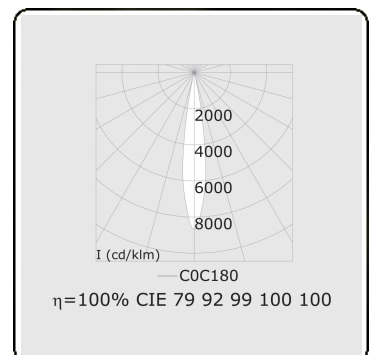

Punto - Clear - DALI - RAL 9003 / RAL 9003  
05.34004002-9003

**Fixture details**

|                 |                       |
|-----------------|-----------------------|
| Mounting        | 3-circuit track       |
| Light emission  | Spotlight             |
| Fitting cover   | Glass                 |
| Protection rate | IP 20                 |
| Housing         | Aluminium             |
| Finish          | RAL 9003 Signal white |
| Certificates    | CE, ISO 9001          |

**Lamp details**

|                         |                  |
|-------------------------|------------------|
| Lamptype                | LED 2700K 10°    |
| Wattage                 | 20W              |
| Luminaire power         | 20W              |
| Luminaire luminous flux | 1230             |
| Number                  | 1                |
| Lifetime LED module     | L80/B10 = 50000h |
| Color tolerance         | MacAdam 3        |
| CRI                     | >90              |