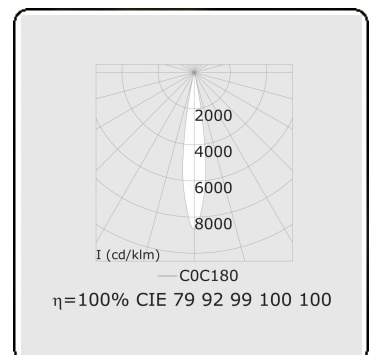

Punto - Filter meat - ND - RAL 9003 / RAL 9006  
05.34040104-9006

**Fixture details**

Mounting	3-circuit track
Light emission	Spotlight
Fitting cover	Colour filter meat
Protection rate	IP 20
Housing	Aluminium
Finish	RAL 9006 White aluminium
Certificates	CE, ISO 9001

**Electric details**

Protection class	I
Supply	230V
Control gear box	Current driver

**Lamp details**

Lamptype	LED 4000K 10°
Wattage	31W
Luminaire power	31W
Luminaire luminous flux	2020
Number	1
Lifetime LED module	L80/B10 = 50000h
Color tolerance	MacAdam 3
CRI	>90