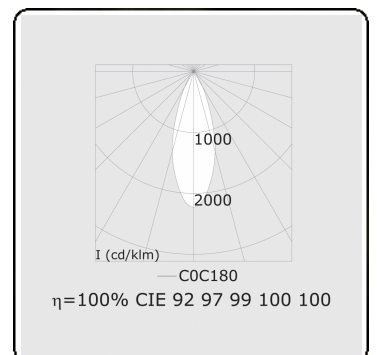

Punto - Filter meat - ND - RAL 9003 / RAL 9006  
05.34240103-9006

**Fixture details**

Mounting	3-circuit track
Light emission	Spotlight
Fitting cover	Colour filter meat
Protection rate	IP 20
Housing	Aluminium
Finish	RAL 9006 White aluminium
Certificates	CE, ISO 9001

**Electric details**

Protection class	I
Supply	230V
Control gear box	Current driver

**Lamp details**

Lamptype	LED 3000K 30°
Wattage	31W
Luminaire power	31W
Luminaire luminous flux	2550
Number	1
Lifetime LED module	L80/B10 = 50000h
Color tolerance	MacAdam 3
CRI	>90