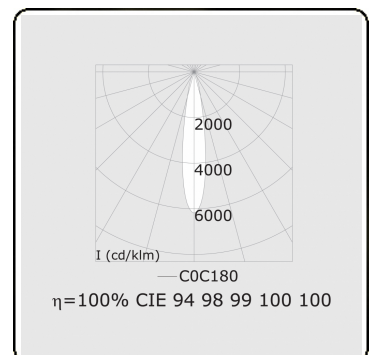

Punto - Filter meat - ND - RAL 9003 / RAL 9006  
05.34140103-9006

**Fixture details**

Mounting	3-circuit track
Light emission	Spotlight
Fitting cover	Colour filter meat
Protection rate	IP 20
Housing	Aluminium
Finish	RAL 9006 White aluminium
Certificates	CE, ISO 9001

**Electric details**

Protection class	I
Supply	230V
Control gear box	Current driver

**Lamp details**

Lamptype	LED 3000K 20°
Wattage	31W
Luminaire power	31W
Luminaire luminous flux	2640
Number	1
Lifetime LED module	L80/B10 = 50000h
Color tolerance	MacAdam 3
CRI	>90